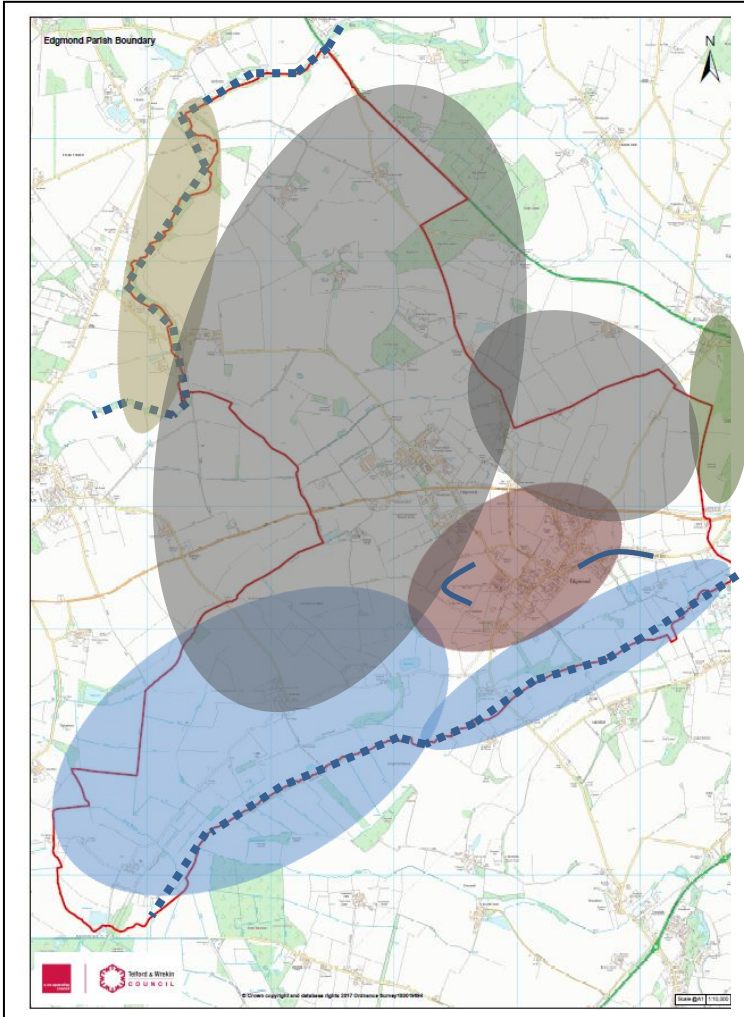

Fig A Natural Landscape Character

- River valley
- Elevated land
- High ground
- Level/undulating landscape
- Strine Brook Valley
- Rivers
- Ridge

Shropshire
Landscape
Typology