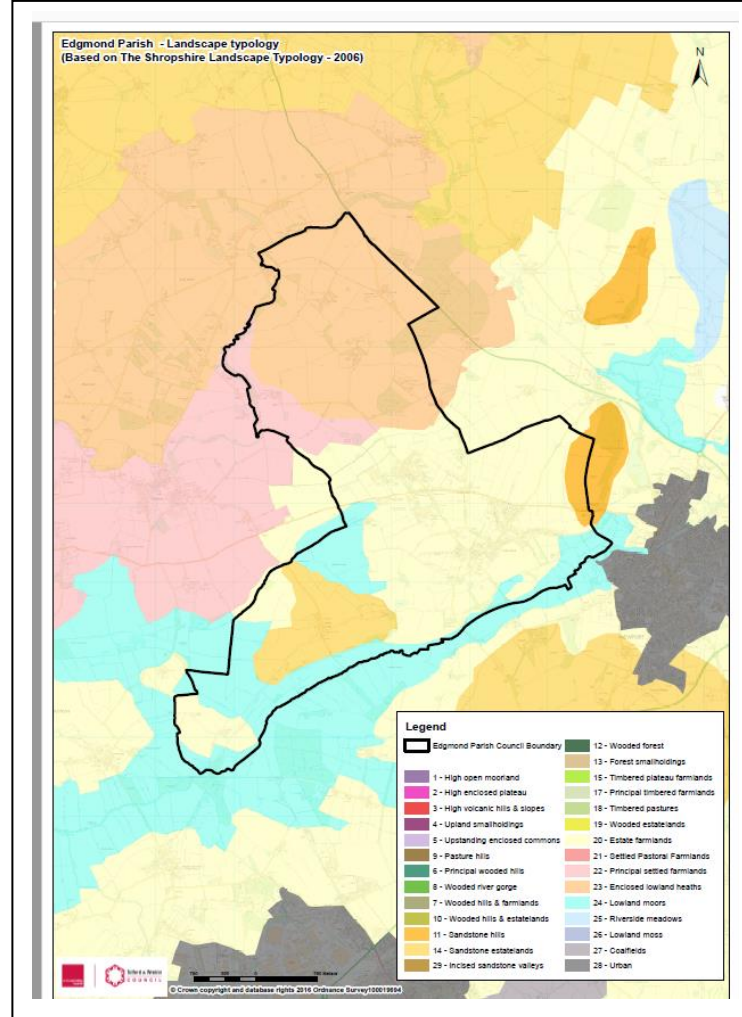

Fig A Natural Landscape Character

- River valley
- Elevated land
- High ground
- Level/undulating landscape
- Strine Brook Valley
- Rivers
- Ridge

Shropshire
Landscape
Typology