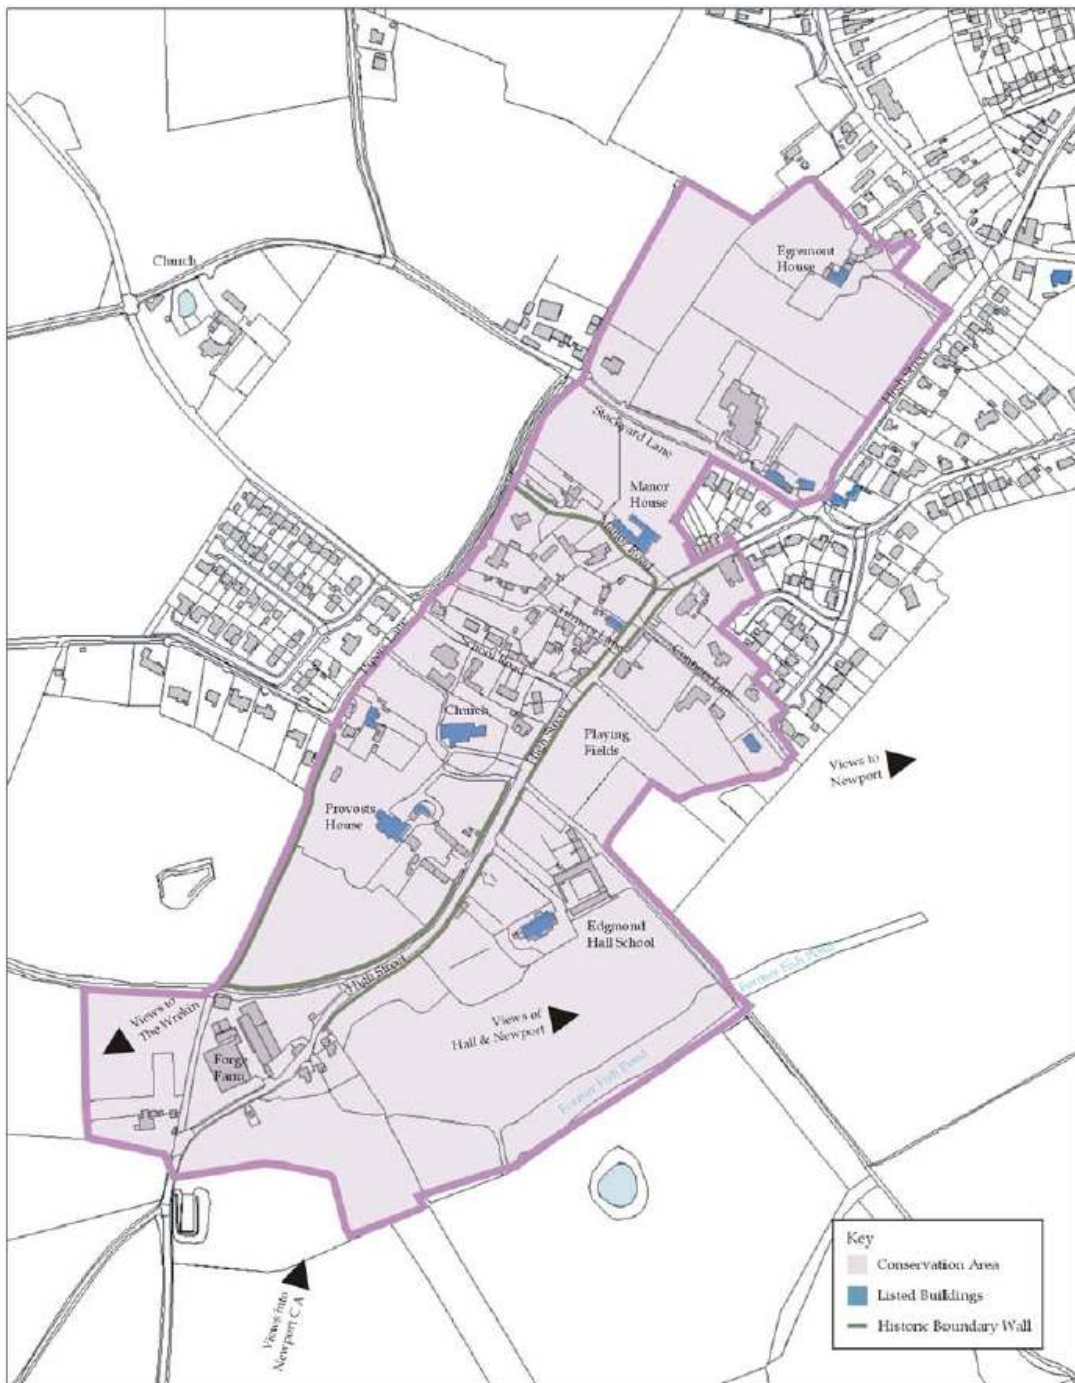

Map of Edgmond Conservation Area

 <p>Telford & Wrekin COUNCIL</p> <p>Environment & Regeneration Darby House PO Box 212 Telford TF9 4LB +44 (0)1952 380380</p>	<p>Title: Edgmond Conservation Area</p>		
	<p>Scale: Not To Scale</p>	<p>Drawn By: Steve Anslow</p>	
<p><small>Reproduced from the Ordnance Survey Mapping with the permission of the Controller of Her Majesty's Stationary Office Crown Copyright. Unauthorised reproduction is illegal. Crown Copyright and may lead to prosecution or Civil Proceedings.</small></p> <p><small>Borough of Telford & Wrekin Licence No. 100019694 Date 2005</small></p>			